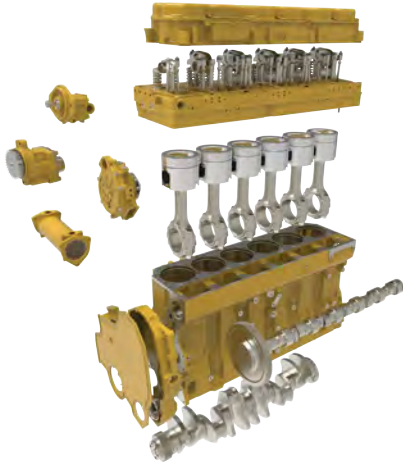

## Genuine Caterpillar Engine Long Block Discount

Offer Ends December 31, 2021

# \$1,000.<sup>00</sup> OFF

Select Caterpillar Heavy Duty Long Blocks

# \$750.<sup>00</sup> OFF

Select Caterpillar Medium Duty Long Blocks

Must utilize fee code "CAT" to achieve discount.

Items Included With Caterpillar Kits & HD Long Blocks					
Base Part	Bronze	Silver	Gold	Platinum	Long Block
Head	No	No	No	Yes	Yes
Head Bolt Set	No	No	No	Yes	Yes
Block Spacer Plate (3406E & C15)	No	No	No	No	Yes
Liner Shims	No	No	No	No	Yes
Piston, Pin, Rings, Liner	No	Yes	Yes	Yes	Yes
Connecting Rods	No	No	Yes	Yes	Yes
Piston Cooling Jet Set	No	No	No	No	Yes
Rod & Main Bearing Set	Yes	Yes	Yes	Yes	Yes
VVA (ACERT Model)	No	No	No	No	Yes
Camshaft	No	No	No	No	Yes
Rocker Arm Set	No	No	No	No	Yes
Rocker Shaft Set	No	No	No	No	Yes
Injector Set	No	No	No	Yes	No
Turbo(s)	No	No	No	No	No
Oil Pump	No	No	No	Yes	No
Water Pump	No	No	No	Yes	Yes
Oil Cooler	No	No	No	No	Yes
Front Geartrain & Covers	No	No	No	No	Yes
Fuel Transfer Pump	No	No	No	No	Yes
Assembly Gaskets & Hardware	Yes	Yes	Yes	Yes	No