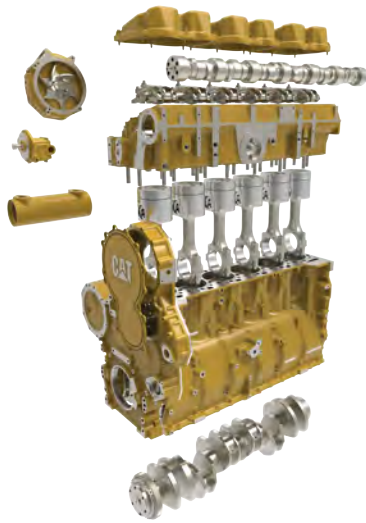

## Genuine Caterpillar Engine Long Block Discount

Offer Ends December 31, 2021

# \$1,000.<sup>00</sup> OFF

Select Caterpillar Heavy Duty Long Blocks

# \$750.<sup>00</sup> OFF

Select Caterpillar Medium Duty Long Blocks

Must utilize fee code "CAT" to achieve discount.

Items Included With Caterpillar Kits & HD Long Blocks					
Base Part	Bronze	Silver	Gold	Platinum	Long Block
Head	No	No	No	Yes	Yes
Head Bolt Set	No	No	No	Yes	Yes
Block Spacer Plate (3406E & C15)	No	No	No	No	Yes
Liner Shims	No	No	No	No	Yes
Piston, Pin, Rings, Liner	No	Yes	Yes	Yes	Yes
Connecting Rods	No	No	Yes	Yes	Yes
Piston Cooling Jet Set	No	No	No	No	Yes
Rod & Main Bearing Set	Yes	Yes	Yes	Yes	Yes
VVA (ACERT Model)	No	No	No	No	Yes
Camshaft	No	No	No	No	Yes
Rocker Arm Set	No	No	No	No	Yes
Rocker Shaft Set	No	No	No	No	Yes
Injector Set	No	No	No	Yes	No
Turbo(s)	No	No	No	No	No
Oil Pump	No	No	No	Yes	No
Water Pump	No	No	No	Yes	Yes
Oil Cooler	No	No	No	No	Yes
Front Geartrain & Covers	No	No	No	No	Yes
Fuel Transfer Pump	No	No	No	No	Yes
Assembly Gaskets & Hardware	Yes	Yes	Yes	Yes	No