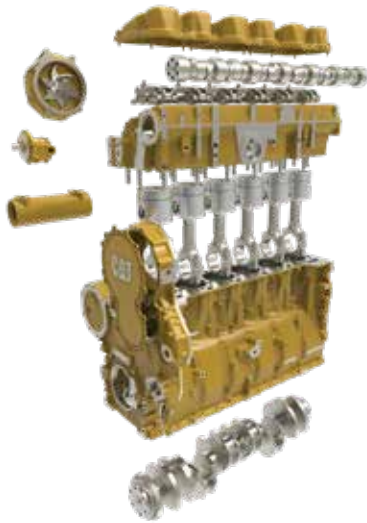

# TLG Peterbilt PARTS SPECIALS

**GENUINE CATERPILLAR ENGINE LONG BLOCK DISCOUNT** Offer Ends Dec. 31, 2022

## \$1,000.<sup>00</sup> OFF

Select Caterpillar Heavy Duty Long Blocks

## \$1,000.<sup>00</sup> OFF

Select Caterpillar Medium Duty Long Blocks

Must utilize fee code "CAT" to achieve discount.

Items Included With Caterpillar Kits & HD Long Blocks					
Base Part	Bronze	Silver	Gold	Platinum	Long Block
Head	No	No	No	Yes	Yes
Head Bolt Set	No	No	No	Yes	Yes
Block Spacer Plate (3406E & C15)	No	No	No	No	Yes
Liner Shims	No	No	No	No	Yes
Piston, Pin, Rings, Liner	No	Yes	Yes	Yes	Yes
Connecting Rods	No	No	Yes	Yes	Yes
Piston Cooling Jet Set	No	No	No	No	Yes
Rod & Main Bearing Set	Yes	Yes	Yes	Yes	Yes
VVA (ACERT Model)	No	No	No	No	Yes
Camshaft	No	No	No	No	Yes
Rocker Arm Set	No	No	No	No	Yes
Rocker Shaft Set	No	No	No	No	Yes
Injector Set	No	No	No	Yes	No
Turbo(s)	No	No	No	No	No
Oil Pump	No	No	No	Yes	No
Water Pump	No	No	No	Yes	Yes
Oil Cooler	No	No	No	No	Yes
Front Geartrain & Covers	No	No	No	No	Yes
Fuel Transfer Pump	No	No	No	No	Yes
Assembly Gaskets & Hardware	Yes	Yes	Yes	Yes	No