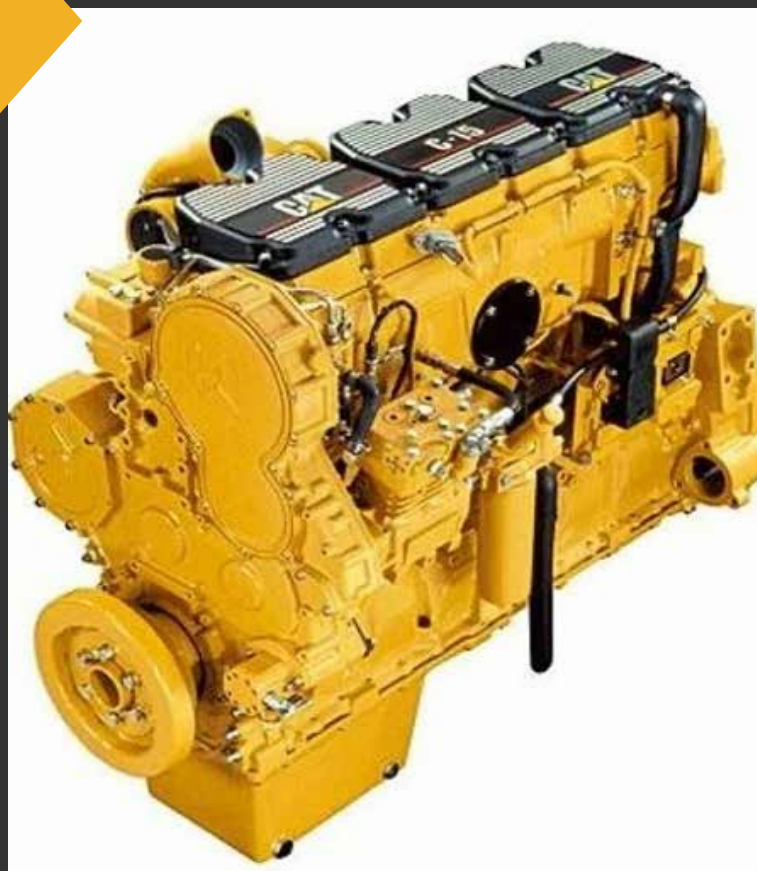

CATERPILLAR REMAN ENGINES

Offer Ends June 30, 2022

$1,500.⁰⁰ OFF

Select CAT HD Engines

Reman Engine Includes:

- Reman Engine Drop-In Complete
- Turbocharger
- Injector Set
- ECM/Harnesses & Sensors
- Rear Housing & Flywheel
- Inlet/Exhaust Manifolds
- Oil/Fuel Lines
- Air Compressor

Reman Engine Standard Warranty:

- 24mo / Unlimited Mile Warranty - Entire Consist
- Water pump / thermostat limited to 200,000 miles
- Injectors limited to 150,000 miles
- Parts/labor/contingent damage
- Standard warranty applies if installed at an independent shop or by the customer

Must utilize fee code "CAT" to achieve discount.

*See reverse side for valid discountable part numbers.

Discounted pricing valid January 1, 2022 through June 30, 2022 or while stock lasts at TLG Peterbilt locations only.

tlgtrucks.com