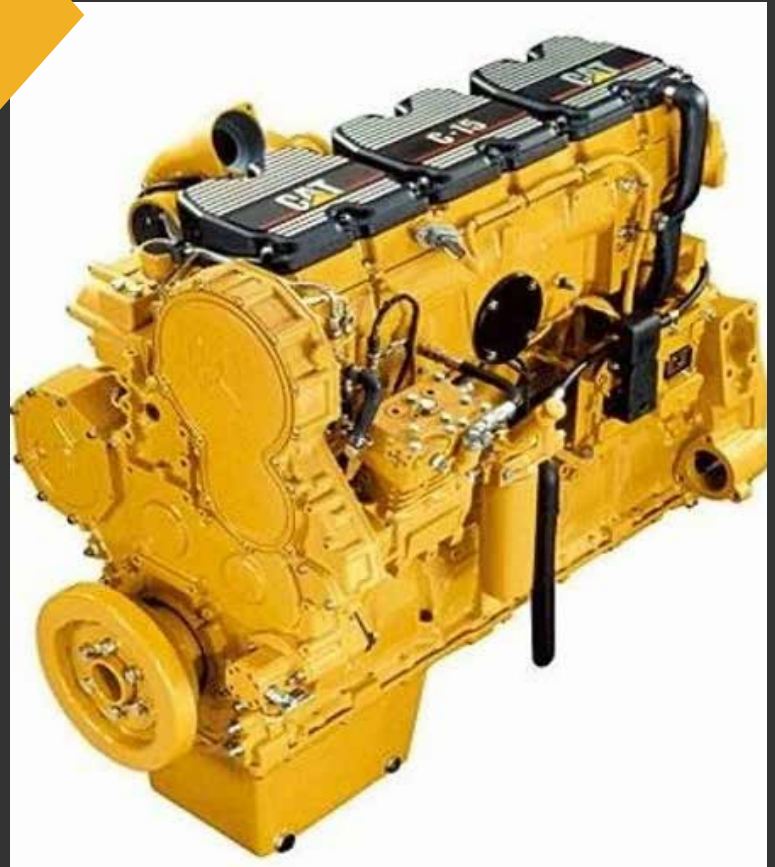

CATERPILLAR REMAN ENGINES

Offer Ends December 31, 2022

$1,500.⁰⁰ OFF

Select CAT HD Engines

Reman Engine Includes:

- Reman Engine Drop-In Complete
- Turbocharger
- Injector Set
- ECM/Harnesses & Sensors
- Rear Housing & Flywheel
- Inlet/Exhaust Manifolds
- Oil/Fuel Lines
- Air Compressor

Reman Engine Standard Warranty:

- 24mo / Unlimited Mile Warranty - Entire Consist
- Water pump / thermostat limited to 200,000 miles
- Injectors limited to 150,000 miles
- Parts/labor/contingent damage
- Standard warranty applies if installed at an independent shop or by the customer

Must utilize fee code "CAT" to achieve discount.

*See reverse side for valid discountable part numbers.

Discounted pricing valid July 1, 2022 through
December 31, 2022 or while stock lasts at TLG Peterbilt locations only.

tlgtrucks.com